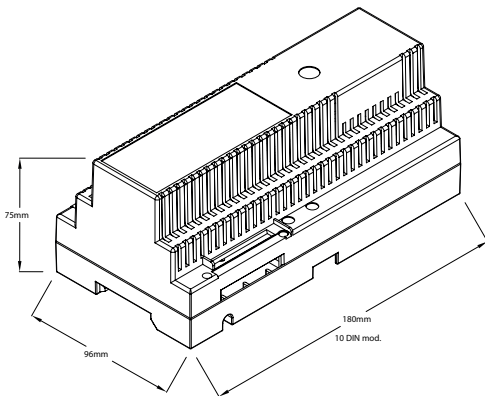

SYSTEM POWER SUPPLY UNIT 1083/20A

System power supply unit used for 2Voice systems.
Assembly on DIN bar (10 modules).

SYSTEM POWER SUPPLY UNIT 1083/20A

**OUTDOOR
STATIONS**

Ref. 1083/20A

- System power supply unit used for 2Voice systems
- Assembly on DIN bar (10 modules)
- Power supply: 110-230 Vac 50-60Hz
- Output: 48 Vdc
- The power supply installation must be done following rules of: "The National Electric Code (NEC) and Canadian Electrical Code (CEC)."
- Dimensions: 180 x 96 x 75 mm - 7,08 x 3,77 x 2,95 in