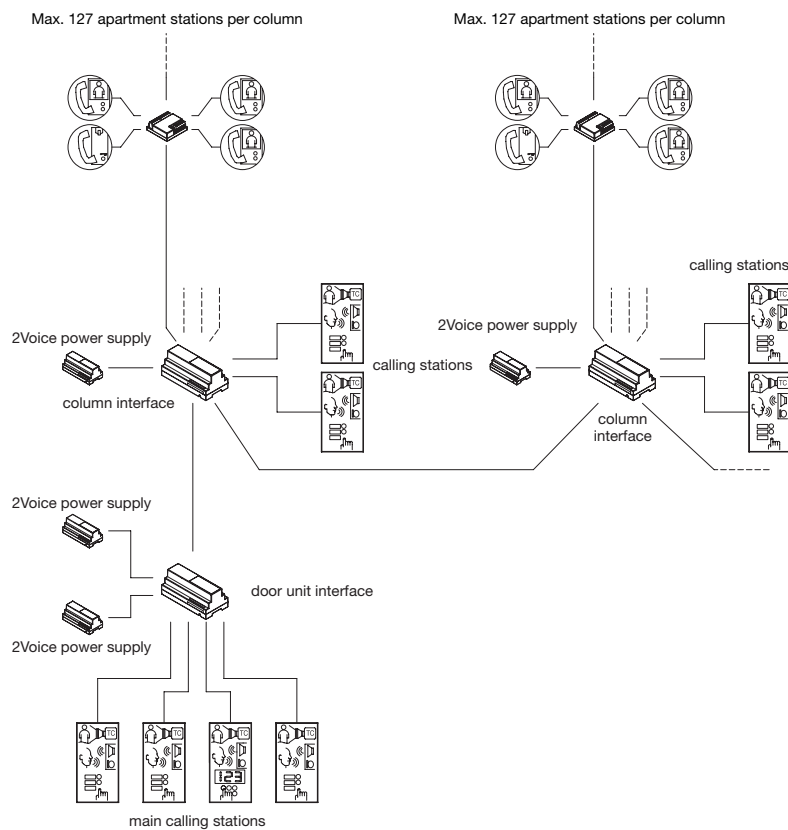

SYSTEM POWER SUPPLY UNIT 1083/20A

System power supply unit used for 2Voice systems.
Assembly on DIN bar (10 modules).

SYSTEM POWER SUPPLY UNIT 1083/20A

**OUTDOOR
STATIONS**

Ref. 1083/20A

- System power supply unit used for 2Voice systems
- Assembly on DIN bar (10 modules)
- Power supply: 110-230 Vac 50-60Hz
- Output: 48 Vdc
- The power supply installation must be done following rules of: "The National Electric Code (NEC) and Canadian Electrical Code (CEC)."
- Dimensions: 180 x 96 x 75 mm - 7,08 x 3,77 x 2,95 in