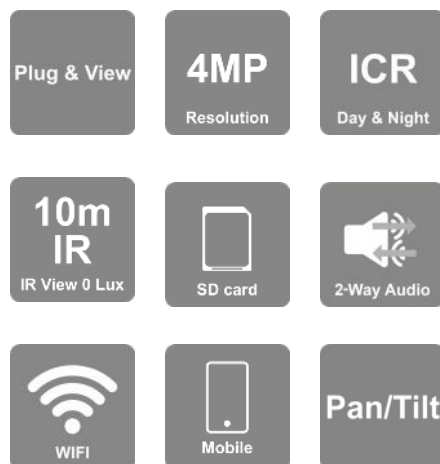

## PnV Series

Quick set-up, easy to use, smart, and cost-effective: Provision-ISR's Plug & View cameras are ideal for monitoring your home, office, or business day & night. Connect to your camera anytime, anywhere, simply using your smartphone or tablet and Provision ISR's free app (compatible with Android and iOS).

### MAIN FEATURES

4 Mega-Pixel camera  
Day & Night Vision  
Advanced H.264+ Compression  
2-Way Audio with Built-in Speaker/Microphone  
Local recording on Micro SD  
Wireless support (802.11b/g/n/ac)  
Motion detection

## SPECIFICATIONS

Housing	IR Distance	10m (6pcs)
	Lens	4.0mm@F2.3 (84° Diagonal)
	Iris	Fixed
	Lens Mount	Φ14 mount
	Water-Proof	No
	Bracket	No
	Dimensions	170x150x108mm(L×W×H)
	Weight	190gr
Connectivity	Network	RJ45 + WiFi (802.11 b/g/n/ac)
	Power	DC Socket
	Analog Video Output	No
	Audio Connectivity	No (Built-in Speaker and Microphone)
	SD Card	Micro SD (256GB Max)
	RS-485	No
	Alarm	No
Network	Remote Monitoring	Provision PnV2 Mobile App
	User Access	Supports simultaneous monitoring of up to 4 users
	WPS	No
	ONVIF	No
	Ethernet Speed	100Mbps
	PoE	No
Others	Power Supply	DC12V/1A (540mA)
	Work Environment	-10°C~50°C, 10%~90% Humidity